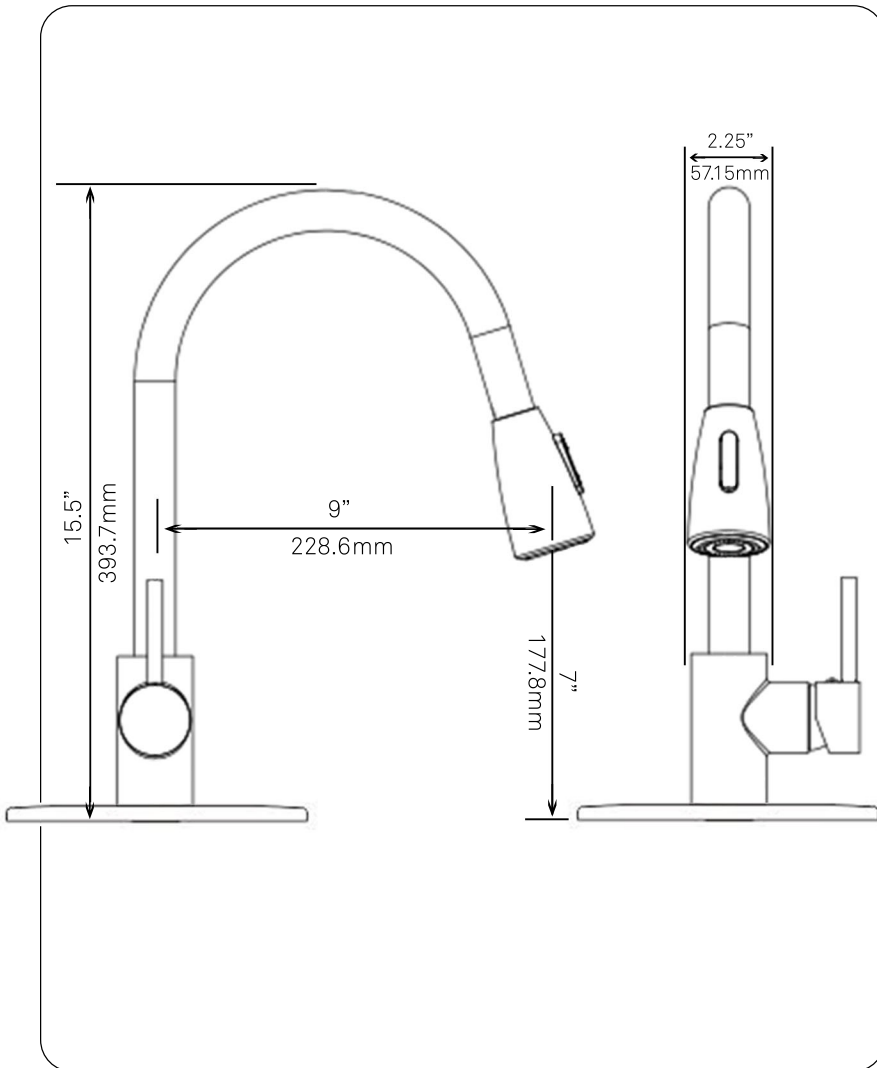

NOTES

Novatto reserves the right (1) to make changes in specifications and materials, and (2) to change or discontinue models, both without notice or obligation. Dimensions are for reference only, see www.NovattoInc.com for finish options and product availability.

Novatto Inc
TOLL FREE 844.404.4242
www.NovattoInc.com